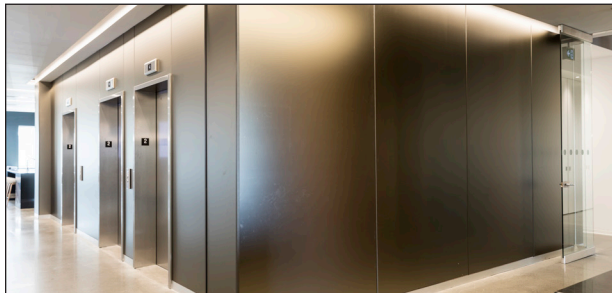

Vector Silk™

All-over etched surface that minimizes reflectivity

Choose from a range of neutral, vibrant, and mirror finishes. Get creative by combining Vector Etch patterns for a multi-dimensional look.