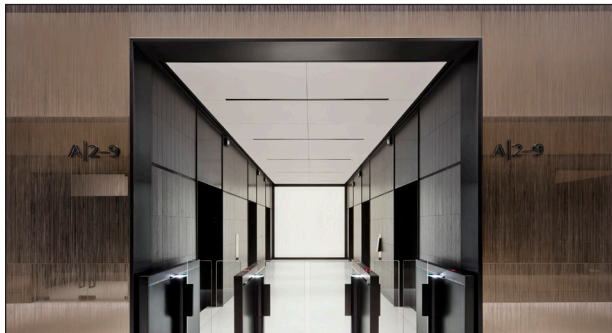

Vector Eco-Etch™

Subtle patterned finish engraved on the face of the glass

Select from a collection of designer collaborations or supply custom artwork. With Skyline Design's digital process, graphics can align seamlessly from panel to panel.